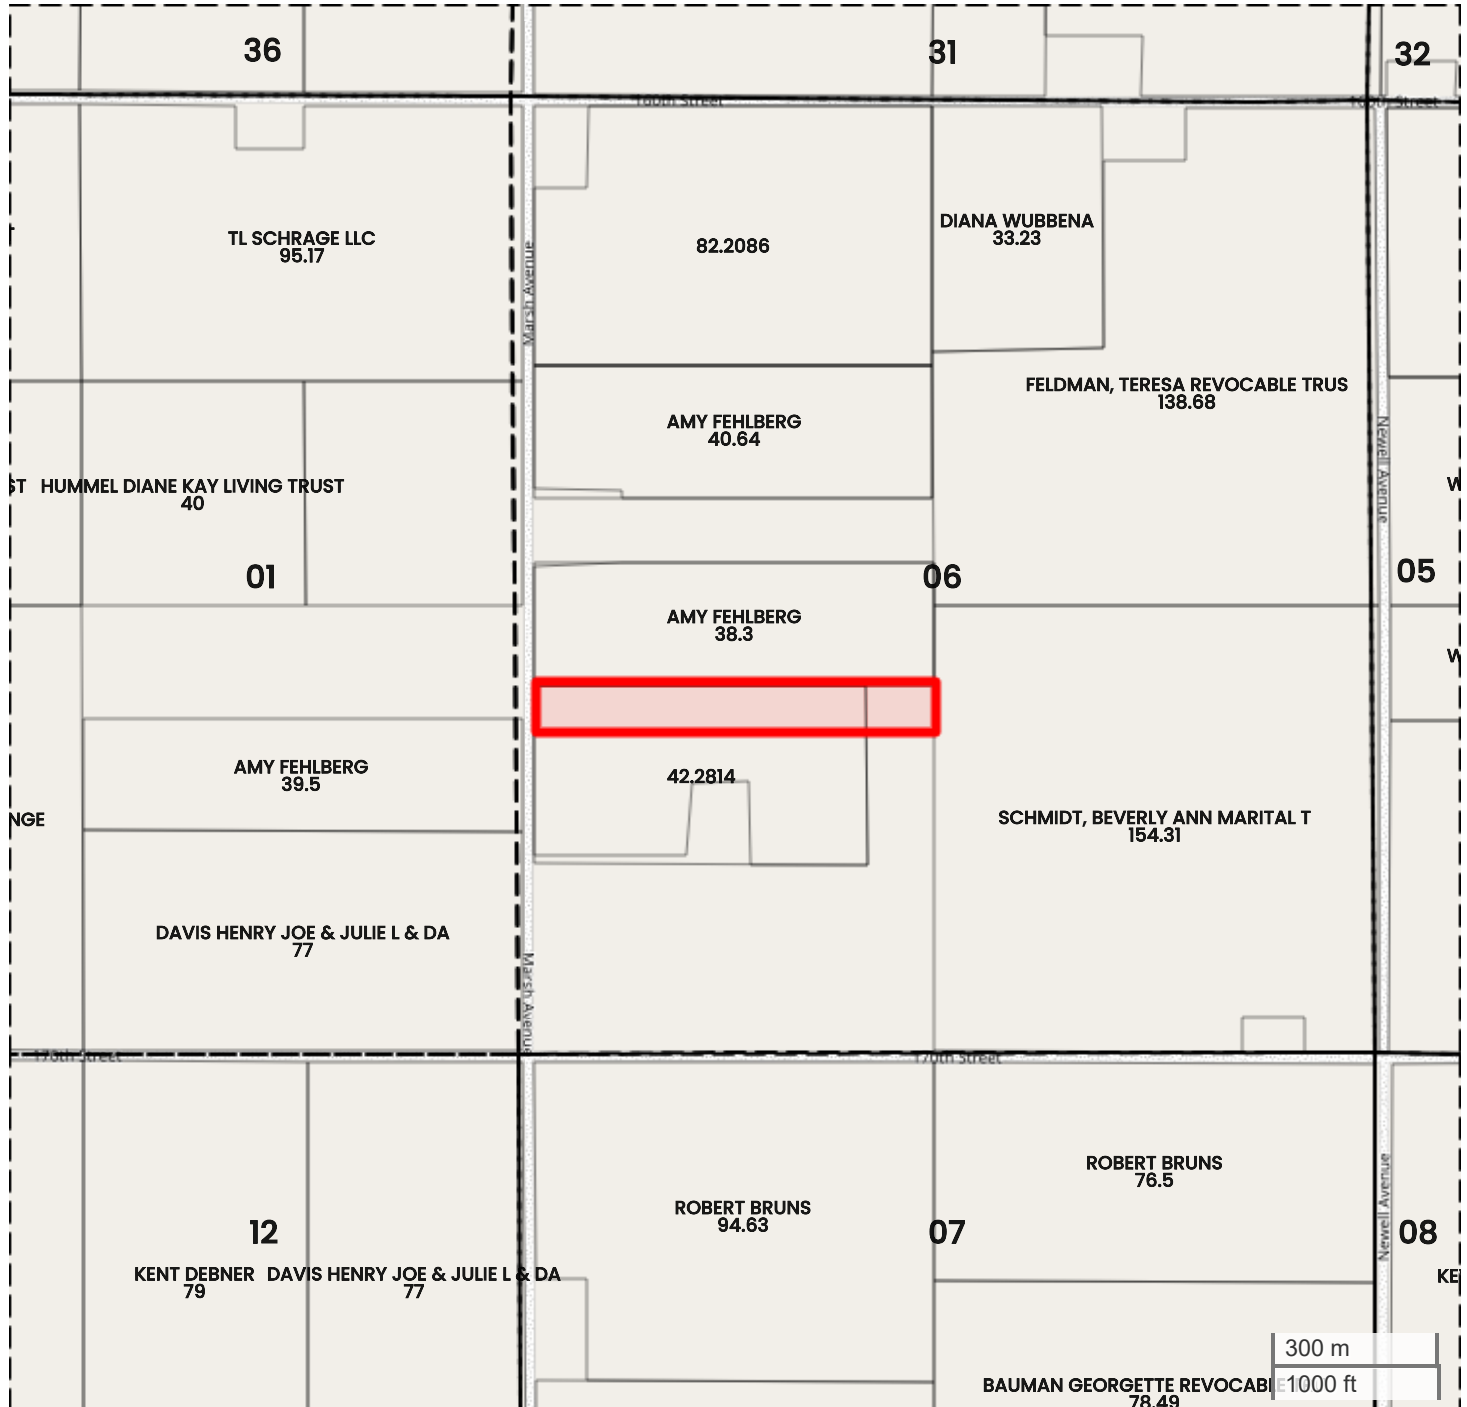

BUTLER COUNTY FARM (16.26 AC TOTAL, 15.36 AC TILLABLE)

PLAT MAP

Center: 42.808498, -92.785892

06-92N-16W

Jackson Township

Butler County, IA

FarmWorth, LLC makes no representations or warranties, express or implied, as to the accuracy of any information, data, numerical values, boundaries, or any other information generated through the use of FarmWorth.com. User is solely responsible for independently investigating and determining all information provided through FarmWorth.com prior to use and waives any and all claims against FarmWorth, LLC for any inaccuracies or inconsistencies in the information and/or data.